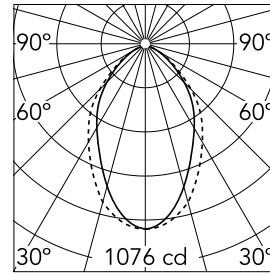

### Main specifications

<b>Number of heads</b>	1	<b>Net lumen (lm)</b>	1660
<b>Lamp category</b>	LED	<b>Mountings</b>	Recessed trim
<b>Power (W)</b>	35.5W	<b>Environment</b>	Indoor
<b>CCT (K)</b>	4000K		
<b>CRI</b>	80		

### Optical

<b>Lighting type</b>	Direct
<b>LED type</b>	Top LED
<b>Light distribution</b>	Symmetric
<b>Optical type</b>	Diffused light
<b>Beam angle (°)</b>	76
<b>Beam angle C90-270 (°)</b>	64

<b>Beam Angle:</b>	75°	
<b>h(m)</b>	<b>E(lx)</b>	<b>D(m)</b>
1	1076	1.25
2	269	2.50
3	120	3.76
4	67	5.01
5	43	6.26

### Physical

<b>Color</b>	White	<b>Length (mm)</b>	1690
<b>Orientation</b>	Fixed		
<b>Trim</b>	yes		
<b>Recessed depth (mm)</b>	120		
<b>Weight (kg)</b>	3.84		