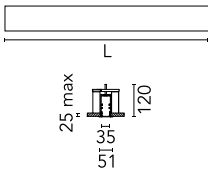

### Main specifications

<b>Number of heads</b>	1	<b>Net lumen (lm)</b>	1660
<b>Lamp category</b>	LED	<b>Mountings</b>	Recessed trim
<b>Power (W)</b>	35.5W	<b>Environment</b>	Indoor
<b>CCT (K)</b>	4000K		
<b>CRI</b>	80		

### Physical

<b>Color</b>	White	<b>Length (mm)</b>	1690
<b>Orientation</b>	Fixed		
<b>Trim</b>	yes		
<b>Recessed depth (mm)</b>	120		
<b>Weight (kg)</b>	3.84		