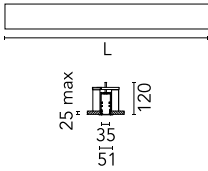

### Main specifications

<b>Number of heads</b>	1	<b>Net lumen (lm)</b>	1660
<b>Lamp category</b>	LED	<b>Mountings</b>	Recessed trim
<b>Power (W)</b>	35.5W	<b>Environment</b>	Indoor
<b>CCT (K)</b>	4000K		
<b>CRI</b>	80		

### Physical

<b>Color</b>	Anodized Grey	<b>Length (mm)</b>	1690
<b>Orientation</b>	Fixed		
<b>Trim</b>	yes		
<b>Recessed depth (mm)</b>	120		
<b>Weight (kg)</b>	3.84		