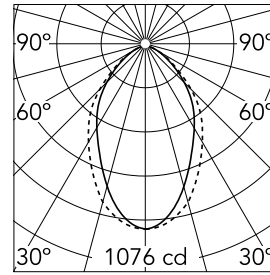

### Main specifications

<b>Number of heads</b>	1	<b>Net lumen (lm)</b>	1660
<b>Lamp category</b>	LED	<b>Mountings</b>	Recessed trim
<b>Power (W)</b>	35.5W	<b>Environment</b>	Indoor
<b>CCT (K)</b>	4000K		
<b>CRI</b>	80		

### Optical

<b>Lighting type</b>	Direct
<b>LED type</b>	Top LED
<b>Light distribution</b>	Symmetric
<b>Optical type</b>	Diffused light
<b>Beam angle (°)</b>	76
<b>Beam angle C90-270 (°)</b>	64

<b>Beam Angle:</b>	75°		
<b>h(m)</b>	<b>E(lx)</b>	<b>D(m)</b>	
1	1076	1.25	
2	269	2.50	
3	120	3.76	
4	67	5.01	
5	43	6.26	

### Physical

<b>Color</b>	Anodized Grey	<b>Length (mm)</b>	1690
<b>Orientation</b>	Fixed		
<b>Trim</b>	yes		
<b>Recessed depth (mm)</b>	120		
<b>Weight (kg)</b>	3.84		