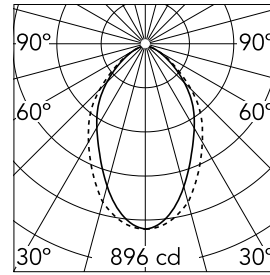

### Main specifications

<b>Number of heads</b>	1	<b>Net lumen (lm)</b>	1384
<b>Lamp category</b>	LED	<b>Mountings</b>	Recessed trim
<b>Power (W)</b>	28W	<b>Environment</b>	Indoor dry location
<b>CCT (K)</b>	4000K		
<b>CRI</b>	80		

### Optical

<b>Lighting type</b>	Direct
<b>LED type</b>	Top LED
<b>Light distribution</b>	Symmetric
<b>Optical type</b>	Diffused light
<b>Beam angle (°)</b>	76
<b>Beam angle C90-270 (°)</b>	64

<b>Beam Angle:</b>	75°		
<b>h(m)</b>	<b>E(lx)</b>	<b>D(m)</b>	
1	896	1.25	
2	224	2.50	
3	100	3.76	
4	56	5.01	
5	36	6.26	

### Physical

<b>Color</b>	White	<b>Length (mm)</b>	1405
<b>Orientation</b>	Fixed		
<b>Trim</b>	yes		
<b>Recessed depth (mm)</b>	120		
<b>Weight (kg)</b>	3.19		