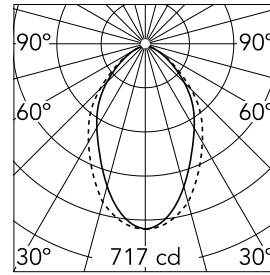

### Main specifications

<b>Number of heads</b>	1	<b>Net lumen (lm)</b>	1107
<b>Lamp category</b>	LED	<b>Mountings</b>	Recessed trim
<b>Power (W)</b>	22.5W	<b>Environment</b>	Indoor
<b>CCT (K)</b>	4000K		
<b>CRI</b>	80		

### Optical

<b>Lighting type</b>	Direct
<b>LED type</b>	Top LED
<b>Light distribution</b>	Symmetric
<b>Optical type</b>	Diffused light
<b>Beam angle (°)</b>	76
<b>Beam angle C90-270 (°)</b>	64

<b>Beam Angle:</b>	75°		
<b>h(m)</b>	<b>E(lx)</b>	<b>D(m)</b>	
1	717	1.25	
2	179	2.50	
3	80	3.76	
4	45	5.01	
5	29	6.26	

### Physical

<b>Color</b>	Black	<b>Length (mm)</b>	1125
<b>Orientation</b>	Fixed		
<b>Trim</b>	yes		
<b>Recessed depth (mm)</b>	120		
<b>Weight (kg)</b>	2.56		