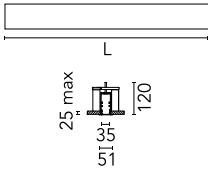

### Main specifications

<b>Number of heads</b>	1	<b>Net lumen (lm)</b>	1107
<b>Lamp category</b>	LED	<b>Mountings</b>	Recessed trim
<b>Power (W)</b>	22.5W	<b>Environment</b>	Indoor
<b>CCT (K)</b>	4000K		
<b>CRI</b>	80		

### Physical

<b>Color</b>	Black	<b>Length (mm)</b>	1125
<b>Orientation</b>	Fixed		
<b>Trim</b>	yes		
<b>Recessed depth (mm)</b>	120		
<b>Weight (kg)</b>	2.56		