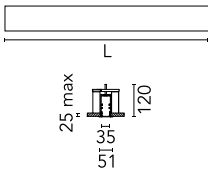

### Main specifications

<b>Number of heads</b>	1	<b>Net lumen (lm)</b>	553
<b>Lamp category</b>	LED	<b>Mountings</b>	Recessed trim
<b>Power (W)</b>	13W	<b>Environment</b>	Indoor dry location
<b>CCT (K)</b>	4000K		
<b>CRI</b>	80		

### Physical

<b>Color</b>	White	<b>Length (mm)</b>	565
<b>Orientation</b>	Fixed		
<b>Trim</b>	yes		
<b>Recessed depth (mm)</b>	120		
<b>Weight (kg)</b>	1.28		