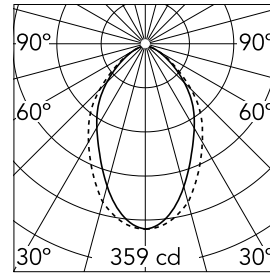

### Main specifications

<b>Number of heads</b>	1	<b>Net lumen (lm)</b>	553
<b>Lamp category</b>	LED	<b>Mountings</b>	Recessed trim
<b>Power (W)</b>	13W	<b>Environment</b>	Indoor dry location
<b>CCT (K)</b>	4000K		
<b>CRI</b>	80		

### Optical

<b>Lighting type</b>	Direct
<b>LED type</b>	Top LED
<b>Light distribution</b>	Symmetric
<b>Optical type</b>	Diffused light
<b>Beam angle (°)</b>	76
<b>Beam angle C90-270 (°)</b>	64

<b>Beam Angle:</b>	75°		
<b>h(m)</b>	<b>E(lx)</b>	<b>D(m)</b>	
1	359	1.25	
2	90	2.50	
3	40	3.76	
4	22	5.01	
5	14	6.26	

### Physical

<b>Color</b>	White	<b>Length (mm)</b>	565
<b>Orientation</b>	Fixed		
<b>Trim</b>	yes		
<b>Recessed depth (mm)</b>	120		
<b>Weight (kg)</b>	1.28		