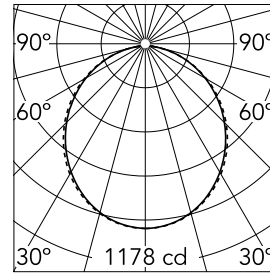

### Main specifications

<b>Number of heads</b>	1	<b>Net lumen (lm)</b>	3203
<b>Lamp category</b>	LED	<b>Mountings</b>	Recessed trim
<b>Power (W)</b>	50W	<b>Environment</b>	Indoor dry location
<b>CCT (K)</b>	4000K		
<b>CRI</b>	80		

### Optical

<b>Lighting type</b>	Direct
<b>LED type</b>	Top LED
<b>Light distribution</b>	Symmetric
<b>Optical type</b>	Diffused light
<b>Beam angle (°)</b>	110
<b>Beam angle C90-270 (°)</b>	110

Beam Angle: 107°		
h(m)	E(lx)	D(m)
1	1178	2.63
2	294	5.26
3	131	7.90
4	74	10.53
5	47	13.16

### Physical

<b>Color</b>	Anodized Grey	<b>Length (mm)</b>	2530
<b>Orientation</b>	Fixed		
<b>Trim</b>	yes		
<b>Recessed depth (mm)</b>	120		
<b>Weight (kg)</b>	5.75		