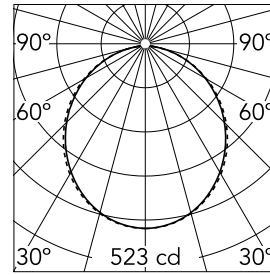

### Optical

<b>Lighting type</b>	Direct
<b>LED type</b>	Top LED
<b>Light distribution</b>	Symmetric
<b>Optical type</b>	Diffused light
<b>Beam angle (°)</b>	110
<b>Beam angle C90-270 (°)</b>	110

Beam Angle: 107°

### Physical

<b>Color</b>	Black	<b>Length (mm)</b>	1125
<b>Orientation</b>	Fixed		
<b>Trim</b>	yes		
<b>Recessed depth (mm)</b>	120		
<b>Weight (kg)</b>	2.56		