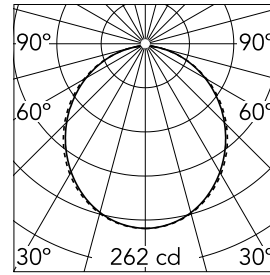

### Main specifications

<b>Number of heads</b>	1	<b>Net lumen (lm)</b>	712
<b>Lamp category</b>	LED	<b>Mountings</b>	Recessed trim
<b>Power (W)</b>	13W	<b>Environment</b>	Indoor dry location
<b>CCT (K)</b>	4000K		
<b>CRI</b>	80		

### Optical

<b>Lighting type</b>	Direct
<b>LED type</b>	Top LED
<b>Light distribution</b>	Symmetric
<b>Optical type</b>	Diffused light
<b>Beam angle (°)</b>	110
<b>Beam angle C90-270 (°)</b>	110

Beam Angle: 107°

### Physical

<b>Color</b>	Black	<b>Length (mm)</b>	565
<b>Orientation</b>	Fixed		
<b>Trim</b>	yes		
<b>Recessed depth (mm)</b>	120		
<b>Weight (kg)</b>	1.28		