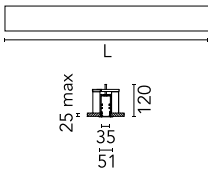

### Main specifications

<b>Number of heads</b>	1	<b>Net lumen (lm)</b>	712
<b>Lamp category</b>	LED	<b>Mountings</b>	Recessed trim
<b>Power (W)</b>	13W	<b>Environment</b>	Indoor dry location
<b>CCT (K)</b>	4000K		
<b>CRI</b>	80		

h(m)	E(lx)	D(m)
1	262	2.63
2	65	5.26
3	29	7.90
4	16	10.53
5	10	13.16

Luminous flux luminaire  
712 lm

### Physical

<b>Color</b>	Black	<b>Length (mm)</b>	565
<b>Orientation</b>	Fixed		
<b>Trim</b>	yes		
<b>Recessed depth (mm)</b>	120		
<b>Weight (kg)</b>	1.28		