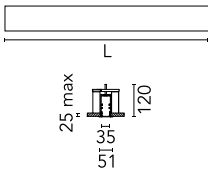

### Main specifications

<b>Number of heads</b>	1	<b>Net lumen (lm)</b>	3203
<b>Lamp category</b>	LED	<b>Mountings</b>	Recessed trim
<b>Power (W)</b>	50W	<b>Environment</b>	Indoor dry location
<b>CCT (K)</b>	4000K		
<b>CRI</b>	80		

h(m) E(lx) D(m)

1	1178	2.63
2	294	5.26
3	131	7.90
4	74	10.53
5	47	13.16

Luminous flux luminaire  
3203 lm

### Physical

<b>Color</b>	Black	<b>Length (mm)</b>	2530
<b>Orientation</b>	Fixed		
<b>Trim</b>	yes		
<b>Recessed depth (mm)</b>	120		
<b>Weight (kg)</b>	5.75		