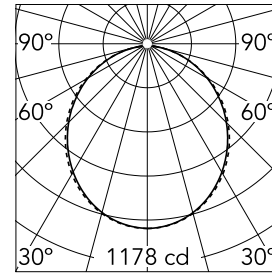

### Main specifications

<b>Number of heads</b>	1	<b>Net lumen (lm)</b>	3203
<b>Lamp category</b>	LED	<b>Mountings</b>	Recessed trim
<b>Power (W)</b>	50W	<b>Environment</b>	Indoor dry location
<b>CCT (K)</b>	4000K		
<b>CRI</b>	80		

### Optical

<b>Lighting type</b>	Direct
<b>LED type</b>	Top LED
<b>Light distribution</b>	Symmetric
<b>Optical type</b>	Diffused light
<b>Beam angle (°)</b>	110
<b>Beam angle C90-270 (°)</b>	110

Beam Angle: 107°

### Physical

<b>Color</b>	Black	<b>Length (mm)</b>	2530
<b>Orientation</b>	Fixed		
<b>Trim</b>	yes		
<b>Recessed depth (mm)</b>	120		
<b>Weight (kg)</b>	5.75		