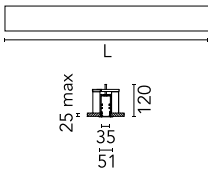

In-Finity 35 Recessed Trim 4000K General Lighting Dali

□ N35T194G30BDA - White

LED modular system for recessed Trim installation, including LED luminaires, aluminum installation profile and diffusers. Drivers included in lighting modules for 220-240V connection to mains or to other lighting modules.