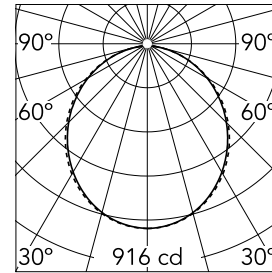

### Optical

<b>Lighting type</b>	Direct
<b>LED type</b>	Top LED
<b>Light distribution</b>	Symmetric
<b>Optical type</b>	Diffused light
<b>Beam angle (°)</b>	110
<b>Beam angle C90-270 (°)</b>	110

Beam Angle: 107°

### Physical

<b>Color</b>	White	<b>Length (mm)</b>	1970
<b>Orientation</b>	Fixed		
<b>Trim</b>	yes		
<b>Recessed depth (mm)</b>	120		
<b>Weight (kg)</b>	4.48		