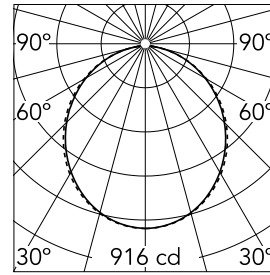

Optical

| | |
|-------------------------------|----------------|
| Lighting type | Direct |
| LED type | Top LED |
| Light distribution | Symmetric |
| Optical type | Diffused light |
| Beam angle (°) | 110 |
| Beam angle C90-270 (°) | 110 |

Physical

| | | | |
|----------------------------|---------------|--------------------|------|
| Color | Anodized Grey | Length (mm) | 1970 |
| Orientation | Fixed | | |
| Trim | yes | | |
| Recessed depth (mm) | 120 | | |
| Weight (kg) | 4.48 | | |