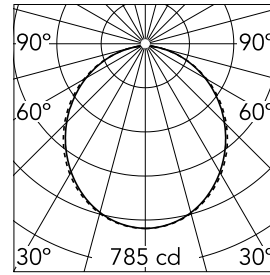

### Main specifications

<b>Number of heads</b>	1	<b>Net lumen (lm)</b>	2135
<b>Lamp category</b>	LED	<b>Mountings</b>	Recessed trim
<b>Power (W)</b>	35.5W	<b>Environment</b>	Indoor
<b>CCT (K)</b>	4000K		
<b>CRI</b>	80		

### Optical

<b>Lighting type</b>	Direct
<b>LED type</b>	Top LED
<b>Light distribution</b>	Symmetric
<b>Optical type</b>	Diffused light
<b>Beam angle (°)</b>	110
<b>Beam angle C90-270 (°)</b>	110

Beam Angle: 107°

### Physical

<b>Color</b>	Black	<b>Length (mm)</b>	1690
<b>Orientation</b>	Fixed		
<b>Trim</b>	yes		
<b>Recessed depth (mm)</b>	120		
<b>Weight (kg)</b>	3.84		