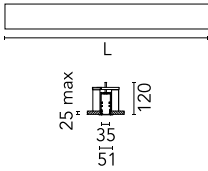

### Main specifications

<b>Number of heads</b>	1	<b>Net lumen (lm)</b>	2135
<b>Lamp category</b>	LED	<b>Mountings</b>	Recessed trim
<b>Power (W)</b>	35.5W	<b>Environment</b>	Indoor
<b>CCT (K)</b>	4000K		
<b>CRI</b>	80		

h(m)	E(lx)	D(m)
1	785	2.63
2	196	5.26
3	87	7.90
4	49	10.53
5	31	13.16

Luminous flux luminaire  
2135 lm

### Physical

<b>Color</b>	Black	<b>Length (mm)</b>	1690
<b>Orientation</b>	Fixed		
<b>Trim</b>	yes		
<b>Recessed depth (mm)</b>	120		
<b>Weight (kg)</b>	3.84		