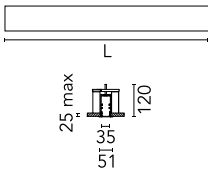

Main specifications

| | | | |
|------------------------|-------|-----------------------|---------------------|
| Number of heads | 1 | Net lumen (lm) | 1779 |
| Lamp category | LED | Mountings | Recessed trim |
| Power (W) | 28W | Environment | Indoor dry location |
| CCT (K) | 4000K | | |
| CRI | 80 | | |

Physical

| | | | |
|----------------------------|-------|--------------------|------|
| Color | Black | Length (mm) | 1405 |
| Orientation | Fixed | | |
| Trim | yes | | |
| Recessed depth (mm) | 120 | | |
| Weight (kg) | 3.19 | | |

5

Metal cover. Recessed Trim. 35 mm
(Colour Black)
08.9051.NS

5

Metal cover. Recessed Trim. 35 mm
(Colour White)
08.9051.40