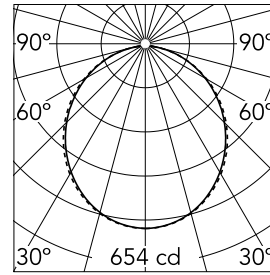

Main specifications

| | | | |
|------------------------|-------|-----------------------|---------------------|
| Number of heads | 1 | Net lumen (lm) | 1779 |
| Lamp category | LED | Mountings | Recessed trim |
| Power (W) | 28W | Environment | Indoor dry location |
| CCT (K) | 4000K | | |
| CRI | 80 | | |

Optical

| | |
|-------------------------------|----------------|
| Lighting type | Direct |
| LED type | Top LED |
| Light distribution | Symmetric |
| Optical type | Diffused light |
| Beam angle (°) | 110 |
| Beam angle C90-270 (°) | 110 |

Physical

| | | | |
|----------------------------|-------|--------------------|------|
| Color | Black | Length (mm) | 1405 |
| Orientation | Fixed | | |
| Trim | yes | | |
| Recessed depth (mm) | 120 | | |
| Weight (kg) | 3.19 | | |