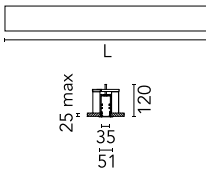

In-Finity 35 Recessed Trim 4000K General Lighting Dali

■ N35T114G02BDA - Anodized Grey

LED modular system for recessed Trim installation, including LED luminaires, aluminum installation profile and diffusers. Drivers included in lighting modules for 220-240V connection to mains or to other lighting modules.