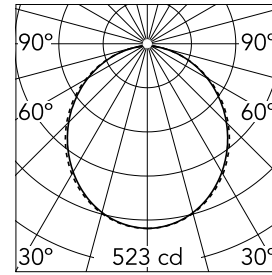

### Optical

<b>Lighting type</b>	Direct
<b>LED type</b>	Top LED
<b>Light distribution</b>	Symmetric
<b>Optical type</b>	Diffused light
<b>Beam angle (°)</b>	110
<b>Beam angle C90-270 (°)</b>	110

Beam Angle: 107°		
h(m)	E(lx)	D(m)
1	523	2.63
2	131	5.26
3	58	7.90
4	33	10.53
5	21	13.16

### Physical

<b>Color</b>	Anodized Grey	<b>Length (mm)</b>	1125
<b>Orientation</b>	Fixed		
<b>Trim</b>	yes		
<b>Recessed depth (mm)</b>	120		
<b>Weight (kg)</b>	2.56		