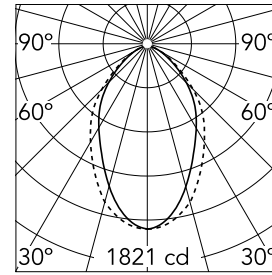

### Main specifications

<b>Number of heads</b>	1	<b>Net lumen (lm)</b>	2811
<b>Lamp category</b>	LED	<b>Mountings</b>	Recessed trim
<b>Power (W)</b>	63.5W	<b>Environment</b>	Indoor dry location
<b>CCT (K)</b>	3000K		
<b>CRI</b>	80		

### Optical

<b>Lighting type</b>	Direct
<b>LED type</b>	Top LED
<b>Light distribution</b>	Symmetric
<b>Optical type</b>	Diffused light
<b>Beam angle (°)</b>	76
<b>Beam angle C90-270 (°)</b>	64

<b>Beam Angle:</b>	75°		
<b>h(m)</b>	<b>E(lx)</b>	<b>D(m)</b>	
1	1821	1.25	
2	455	2.50	
3	202	3.76	
4	114	5.01	
5	73	6.26	

### Physical

<b>Color</b>	Black	<b>Length (mm)</b>	3095
<b>Orientation</b>	Fixed		
<b>Trim</b>	yes		
<b>Recessed depth (mm)</b>	120		
<b>Weight (kg)</b>	7.03		