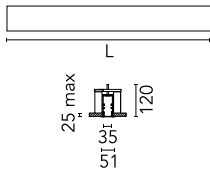

### Main specifications

<b>Number of heads</b>	1	<b>Net lumen (lm)</b>	1789
<b>Lamp category</b>	LED	<b>Mountings</b>	Recessed trim
<b>Power (W)</b>	41W	<b>Environment</b>	Indoor dry location
<b>CCT (K)</b>	3000K		
<b>CRI</b>	80		

### Physical

<b>Color</b>	Black	<b>Length (mm)</b>	1970
<b>Orientation</b>	Fixed		
<b>Trim</b>	yes		
<b>Recessed depth (mm)</b>	120		
<b>Weight (kg)</b>	4.48		