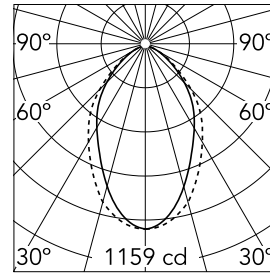

### Main specifications

<b>Number of heads</b>	1	<b>Net lumen (lm)</b>	1789
<b>Lamp category</b>	LED	<b>Mountings</b>	Recessed trim
<b>Power (W)</b>	41W	<b>Environment</b>	Indoor dry location
<b>CCT (K)</b>	3000K		
<b>CRI</b>	80		

### Optical

<b>Lighting type</b>	Direct
<b>LED type</b>	Top LED
<b>Light distribution</b>	Symmetric
<b>Optical type</b>	Diffused light
<b>Beam angle (°)</b>	76
<b>Beam angle C90-270 (°)</b>	64

<b>Beam Angle:</b>	75°		
<b>h(m)</b>	<b>E(lx)</b>	<b>D(m)</b>	
1	1159	1.25	
2	290	2.50	
3	129	3.76	
4	72	5.01	
5	46	6.26	

### Physical

<b>Color</b>	Black	<b>Length (mm)</b>	1970
<b>Orientation</b>	Fixed		
<b>Trim</b>	yes		
<b>Recessed depth (mm)</b>	120		
<b>Weight (kg)</b>	4.48		