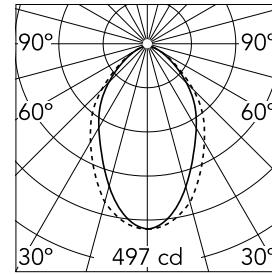

### Main specifications

<b>Number of heads</b>	1	<b>Net lumen (lm)</b>	767
<b>Lamp category</b>	LED	<b>Mountings</b>	Recessed trim
<b>Power (W)</b>	16.5W	<b>Environment</b>	Indoor
<b>CCT (K)</b>	3000K		
<b>CRI</b>	80		

### Optical

<b>Lighting type</b>	Direct
<b>LED type</b>	Top LED
<b>Light distribution</b>	Symmetric
<b>Optical type</b>	Diffused light
<b>Beam angle (°)</b>	76
<b>Beam angle C90-270 (°)</b>	64

<b>Beam Angle:</b>	75°		
<b>h(m)</b>	<b>E(lx)</b>	<b>D(m)</b>	
1	497	1.25	
2	124	2.50	
3	55	3.76	
4	31	5.01	
5	20	6.26	

Luminous flux luminaire  
767 lm

### Physical

<b>Color</b>	Black	<b>Length (mm)</b>	845
<b>Orientation</b>	Fixed		
<b>Trim</b>	yes		
<b>Recessed depth (mm)</b>	120		
<b>Weight (kg)</b>	1.92		