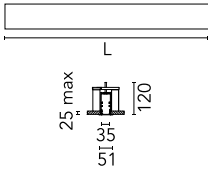

### Main specifications

<b>Number of heads</b>	1	<b>Net lumen (lm)</b>	767
<b>Lamp category</b>	LED	<b>Mountings</b>	Recessed trim
<b>Power (W)</b>	16.5W	<b>Environment</b>	Indoor
<b>CCT (K)</b>	3000K		
<b>CRI</b>	80		

### Physical

<b>Color</b>	Black	<b>Length (mm)</b>	845
<b>Orientation</b>	Fixed		
<b>Trim</b>	yes		
<b>Recessed depth (mm)</b>	120		
<b>Weight (kg)</b>	1.92		