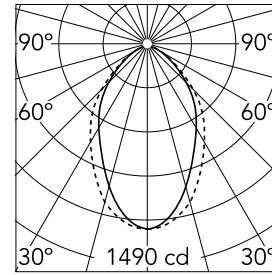

### Main specifications

<b>Number of heads</b>	1	<b>Net lumen (lm)</b>	2300
<b>Lamp category</b>	LED	<b>Mountings</b>	Recessed trim
<b>Power (W)</b>	50W	<b>Environment</b>	Indoor dry location
<b>CCT (K)</b>	3000K		
<b>CRI</b>	80		

### Optical

<b>Lighting type</b>	Direct
<b>LED type</b>	Top LED
<b>Light distribution</b>	Symmetric
<b>Optical type</b>	Diffused light
<b>Beam angle (°)</b>	76
<b>Beam angle C90-270 (°)</b>	64

<b>Beam Angle:</b>	75°	
<b>h(m)</b>	<b>E(lx)</b>	<b>D(m)</b>
1	1490	1.25
2	373	2.50
3	166	3.76
4	93	5.01
5	60	6.26

### Physical

<b>Color</b>	Anodized Grey	<b>Length (mm)</b>	2530
<b>Orientation</b>	Fixed		
<b>Trim</b>	yes		
<b>Recessed depth (mm)</b>	120		
<b>Weight (kg)</b>	5.75		