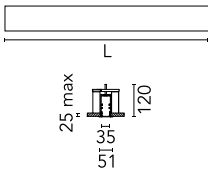

### Main specifications

<b>Number of heads</b>	1	<b>Net lumen (lm)</b>	2300
<b>Lamp category</b>	LED	<b>Mountings</b>	Recessed trim
<b>Power (W)</b>	50W	<b>Environment</b>	Indoor dry location
<b>CCT (K)</b>	3000K		
<b>CRI</b>	80		

### Physical

<b>Color</b>	Anodized Grey	<b>Length (mm)</b>	2530
<b>Orientation</b>	Fixed		
<b>Trim</b>	yes		
<b>Recessed depth (mm)</b>	120		
<b>Weight (kg)</b>	5.75		