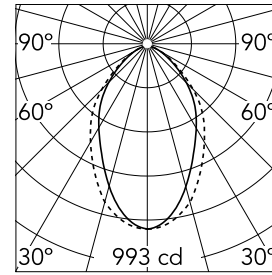

### Main specifications

<b>Number of heads</b>	1	<b>Net lumen (lm)</b>	1534
<b>Lamp category</b>	LED	<b>Mountings</b>	Recessed trim
<b>Power (W)</b>	35.5W	<b>Environment</b>	Indoor
<b>CCT (K)</b>	3000K		
<b>CRI</b>	80		

### Optical

<b>Lighting type</b>	Direct
<b>LED type</b>	Top LED
<b>Light distribution</b>	Symmetric
<b>Optical type</b>	Diffused light
<b>Beam angle (°)</b>	76
<b>Beam angle C90-270 (°)</b>	64

<b>Beam Angle:</b>	75°		
<b>h(m)</b>	<b>E(lx)</b>	<b>D(m)</b>	
1	993	1.25	
2	248	2.50	
3	110	3.76	
4	62	5.01	
5	40	6.26	

### Physical

<b>Color</b>	Black	<b>Length (mm)</b>	1690
<b>Orientation</b>	Fixed		
<b>Trim</b>	yes		
<b>Recessed depth (mm)</b>	120		
<b>Weight (kg)</b>	3.84		