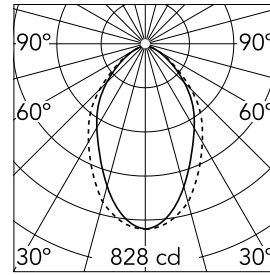

### Main specifications

<b>Number of heads</b>	1	<b>Net lumen (lm)</b>	1278
<b>Lamp category</b>	LED	<b>Mountings</b>	Recessed trim
<b>Power (W)</b>	28W	<b>Environment</b>	Indoor dry location
<b>CCT (K)</b>	3000K		
<b>CRI</b>	80		

### Optical

<b>Lighting type</b>	Direct
<b>LED type</b>	Top LED
<b>Light distribution</b>	Symmetric
<b>Optical type</b>	Diffused light
<b>Beam angle (°)</b>	76
<b>Beam angle C90-270 (°)</b>	64

<b>Beam Angle:</b>	75°		
<b>h(m)</b>	<b>E(lx)</b>	<b>D(m)</b>	
1	828	1.25	
2	207	2.50	
3	92	3.76	
4	52	5.01	
5	33	6.26	

### Physical

<b>Color</b>	White	<b>Length (mm)</b>	1405
<b>Orientation</b>	Fixed		
<b>Trim</b>	yes		
<b>Recessed depth (mm)</b>	120		
<b>Weight (kg)</b>	3.19		