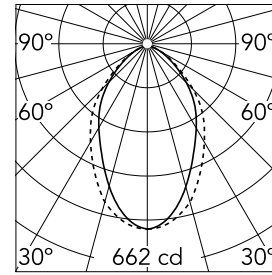

### Main specifications

<b>Number of heads</b>	1	<b>Net lumen (lm)</b>	1022
<b>Lamp category</b>	LED	<b>Mountings</b>	Recessed trim
<b>Power (W)</b>	22.5W	<b>Environment</b>	Indoor
<b>CCT (K)</b>	3000K		
<b>CRI</b>	80		

### Optical

<b>Lighting type</b>	Direct
<b>LED type</b>	Top LED
<b>Light distribution</b>	Symmetric
<b>Optical type</b>	Diffused light
<b>Beam angle (°)</b>	76
<b>Beam angle C90-270 (°)</b>	64

<b>Beam Angle:</b>	75°		
<b>h(m)</b>	<b>E(lx)</b>	<b>D(m)</b>	
1	662	1.25	
2	166	2.50	
3	74	3.76	
4	41	5.01	
5	26	6.26	

### Physical

<b>Color</b>	White	<b>Length (mm)</b>	1125
<b>Orientation</b>	Fixed		
<b>Trim</b>	yes		
<b>Recessed depth (mm)</b>	120		
<b>Weight (kg)</b>	2.56		