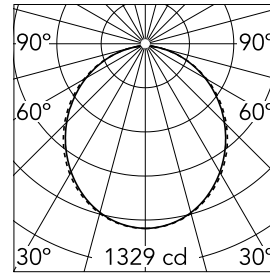

### Main specifications

<b>Number of heads</b>	1	<b>Net lumen (lm)</b>	3616
<b>Lamp category</b>	LED	<b>Mountings</b>	Recessed trim
<b>Power (W)</b>	63.5W	<b>Environment</b>	Indoor dry location
<b>CCT (K)</b>	3000K		
<b>CRI</b>	80		

### Optical

<b>Lighting type</b>	Direct
<b>LED type</b>	Top LED
<b>Light distribution</b>	Symmetric
<b>Optical type</b>	Diffused light
<b>Beam angle (°)</b>	110
<b>Beam angle C90-270 (°)</b>	110

<b>Beam Angle: 107°</b>		
<b>h(m)</b>	<b>E(lx)</b>	<b>D(m)</b>
1	1329	2.63
2	332	5.26
3	148	7.90
4	83	10.53
5	53	13.16

### Physical

<b>Color</b>	Anodized Grey	<b>Length (mm)</b>	3095
<b>Orientation</b>	Fixed		
<b>Trim</b>	yes		
<b>Recessed depth (mm)</b>	120		
<b>Weight (kg)</b>	7.03		