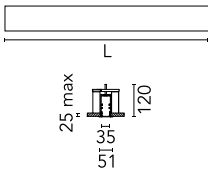

### Main specifications

<b>Number of heads</b>	1	<b>Net lumen (lm)</b>	3616
<b>Lamp category</b>	LED	<b>Mountings</b>	Recessed trim
<b>Power (W)</b>	63.5W	<b>Environment</b>	Indoor dry location
<b>CCT (K)</b>	3000K		
<b>CRI</b>	80		

### Physical

<b>Color</b>	Anodized Grey	<b>Length (mm)</b>	3095
<b>Orientation</b>	Fixed		
<b>Trim</b>	yes		
<b>Recessed depth (mm)</b>	120		
<b>Weight (kg)</b>	7.03		

5

---

Metal cover. Recessed Trim. 35 mm  
(Colour Black)  
08.9051.NS

5

---

Metal cover. Recessed Trim. 35 mm  
(Colour White)  
08.9051.40