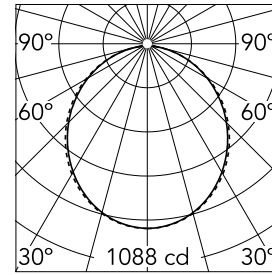

Main specifications

| | | | |
|------------------------|-------|-----------------------|---------------------|
| Number of heads | 1 | Net lumen (lm) | 2958 |
| Lamp category | LED | Mountings | Recessed trim |
| Power (W) | 50W | Environment | Indoor dry location |
| CCT (K) | 3000K | | |
| CRI | 80 | | |

| | | |
|-------------------------|--------------|-------------|
| Beam Angle: 107° | | |
| h(m) | E(lx) | D(m) |
| 1 | 1088 | 2.63 |
| 2 | 272 | 5.26 |
| 3 | 121 | 7.90 |
| 4 | 68 | 10.53 |
| 5 | 44 | 13.16 |

Physical

| | | | |
|----------------------------|-------|--------------------|------|
| Color | Black | Length (mm) | 2530 |
| Orientation | Fixed | | |
| Trim | yes | | |
| Recessed depth (mm) | 120 | | |
| Weight (kg) | 5.75 | | |

5

Metal cover. Recessed Trim. 35 mm
(Colour White)
08.9051.40