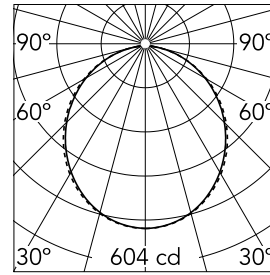

Main specifications

| | | | |
|------------------------|-------|-----------------------|---------------------|
| Number of heads | 1 | Net lumen (lm) | 1643 |
| Lamp category | LED | Mountings | Recessed trim |
| Power (W) | 28W | Environment | Indoor dry location |
| CCT (K) | 3000K | | |
| CRI | 80 | | |

Optical

| | |
|-------------------------------|----------------|
| Lighting type | Direct |
| LED type | Top LED |
| Light distribution | Symmetric |
| Optical type | Diffused light |
| Beam angle (°) | 110 |
| Beam angle C90-270 (°) | 110 |

Physical

| | | | |
|----------------------------|-------|--------------------|------|
| Color | Black | Length (mm) | 1405 |
| Orientation | Fixed | | |
| Trim | yes | | |
| Recessed depth (mm) | 120 | | |
| Weight (kg) | 3.19 | | |