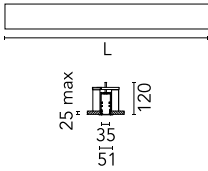

Main specifications

| | | | |
|------------------------|-------|-----------------------|---------------------|
| Number of heads | 1 | Net lumen (lm) | 1643 |
| Lamp category | LED | Mountings | Recessed trim |
| Power (W) | 28W | Environment | Indoor dry location |
| CCT (K) | 3000K | | |
| CRI | 80 | | |

Physical

| | | | |
|----------------------------|-------|--------------------|------|
| Color | Black | Length (mm) | 1405 |
| Orientation | Fixed | | |
| Trim | yes | | |
| Recessed depth (mm) | 120 | | |
| Weight (kg) | 3.19 | | |