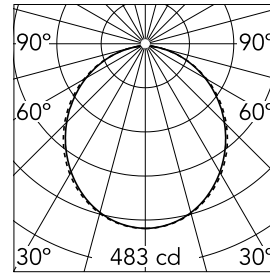

### Main specifications

<b>Number of heads</b>	1	<b>Net lumen (lm)</b>	1315
<b>Lamp category</b>	LED	<b>Mountings</b>	Recessed trim
<b>Power (W)</b>	22.5W	<b>Environment</b>	Indoor dry location
<b>CCT (K)</b>	3000K		
<b>CRI</b>	80		

### Optical

<b>Lighting type</b>	Direct
<b>LED type</b>	Top LED
<b>Light distribution</b>	Symmetric
<b>Optical type</b>	Diffused light
<b>Beam angle (°)</b>	110
<b>Beam angle C90-270 (°)</b>	110

Beam Angle: 107°		
h(m)	E(lx)	D(m)
1	483	2.63
2	121	5.26
3	54	7.90
4	30	10.53
5	19	13.16

### Physical

<b>Color</b>	Anodized Grey	<b>Length (mm)</b>	1125
<b>Orientation</b>	Fixed		
<b>Trim</b>	yes		
<b>Recessed depth (mm)</b>	120		
<b>Weight (kg)</b>	2.56		