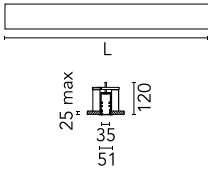

### Main specifications

<b>Number of heads</b>	1	<b>Net lumen (lm)</b>	1315
<b>Lamp category</b>	LED	<b>Mountings</b>	Recessed trim
<b>Power (W)</b>	22.5W	<b>Environment</b>	Indoor dry location
<b>CCT (K)</b>	3000K		
<b>CRI</b>	80		

### Physical

<b>Color</b>	Anodized Grey	<b>Length (mm)</b>	1125
<b>Orientation</b>	Fixed		
<b>Trim</b>	yes		
<b>Recessed depth (mm)</b>	120		
<b>Weight (kg)</b>	2.56		

5

Metal cover. Recessed Trim. 35 mm  
(Colour White)  
08.9051.40

5

Metal cover. Recessed Trim. 35 mm  
(Colour Anodized Grey)  
08.9051.02