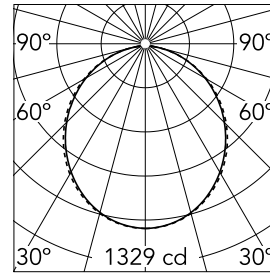

### Main specifications

<b>Number of heads</b>	1	<b>Net lumen (lm)</b>	3616
<b>Lamp category</b>	LED	<b>Mountings</b>	Recessed trim
<b>Power (W)</b>	63.5W	<b>Environment</b>	Indoor dry location
<b>CCT (K)</b>	3000K		
<b>CRI</b>	80		

### Optical

<b>Lighting type</b>	Direct
<b>LED type</b>	Top LED
<b>Light distribution</b>	Symmetric
<b>Optical type</b>	Diffused light
<b>Beam angle (°)</b>	110
<b>Beam angle C90-270 (°)</b>	110

Beam Angle: 107°

### Physical

<b>Color</b>	White	<b>Length (mm)</b>	3095
<b>Orientation</b>	Fixed		
<b>Trim</b>	yes		
<b>Recessed depth (mm)</b>	120		
<b>Weight (kg)</b>	7.03		