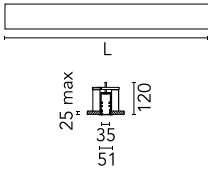

### Main specifications

<b>Number of heads</b>	1	<b>Net lumen (lm)</b>	3616
<b>Lamp category</b>	LED	<b>Mountings</b>	Recessed trim
<b>Power (W)</b>	63.5W	<b>Environment</b>	Indoor dry location
<b>CCT (K)</b>	3000K		
<b>CRI</b>	80		

h(m)	E(lx)	D(m)
1	1329	2.63
2	332	5.26
3	148	7.90
4	83	10.53
5	53	13.16

Luminous flux luminaire  
3616 lm

### Physical

<b>Color</b>	White	<b>Length (mm)</b>	3095
<b>Orientation</b>	Fixed		
<b>Trim</b>	yes		
<b>Recessed depth (mm)</b>	120		
<b>Weight (kg)</b>	7.03		