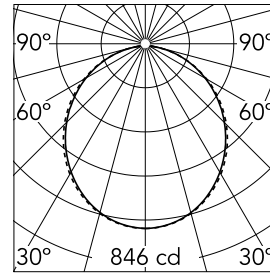

### Main specifications

<b>Number of heads</b>	1	<b>Net lumen (lm)</b>	2301
<b>Lamp category</b>	LED	<b>Mountings</b>	Recessed trim
<b>Power (W)</b>	41W	<b>Environment</b>	Indoor dry location
<b>CCT (K)</b>	3000K		
<b>CRI</b>	80		

### Optical

<b>Lighting type</b>	Direct
<b>LED type</b>	Top LED
<b>Light distribution</b>	Symmetric
<b>Optical type</b>	Diffused light
<b>Beam angle (°)</b>	110
<b>Beam angle C90-270 (°)</b>	110

Beam Angle: 107°

### Physical

<b>Color</b>	Black	<b>Length (mm)</b>	1970
<b>Orientation</b>	Fixed		
<b>Trim</b>	yes		
<b>Recessed depth (mm)</b>	120		
<b>Weight (kg)</b>	4.48		