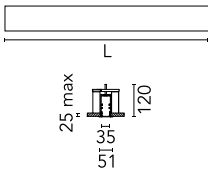

### Main specifications

<b>Number of heads</b>	1	<b>Net lumen (lm)</b>	2301
<b>Lamp category</b>	LED	<b>Mountings</b>	Recessed trim
<b>Power (W)</b>	41W	<b>Environment</b>	Indoor dry location
<b>CCT (K)</b>	3000K		
<b>CRI</b>	80		

h(m)	E(lx)	D(m)
1	846	2.63
2	211	5.26
3	94	7.90
4	53	10.53
5	34	13.16

Luminous flux luminaire  
2301 lm

### Physical

<b>Color</b>	Black	<b>Length (mm)</b>	1970
<b>Orientation</b>	Fixed		
<b>Trim</b>	yes		
<b>Recessed depth (mm)</b>	120		
<b>Weight (kg)</b>	4.48		