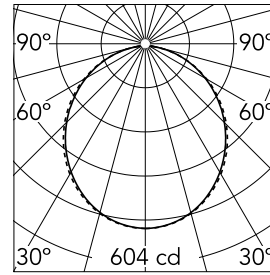

Main specifications

| | | | |
|------------------------|-------|-----------------------|---------------------|
| Number of heads | 1 | Net lumen (lm) | 1643 |
| Lamp category | LED | Mountings | Recessed trim |
| Power (W) | 28W | Environment | Indoor dry location |
| CCT (K) | 3000K | | |
| CRI | 80 | | |

Optical

| | |
|-------------------------------|----------------|
| Lighting type | Direct |
| LED type | Top LED |
| Light distribution | Symmetric |
| Optical type | Diffused light |
| Beam angle (°) | 110 |
| Beam angle C90-270 (°) | 110 |

Physical

| | | | |
|----------------------------|-------|--------------------|------|
| Color | White | Length (mm) | 1405 |
| Orientation | Fixed | | |
| Trim | yes | | |
| Recessed depth (mm) | 120 | | |
| Weight (kg) | 3.19 | | |