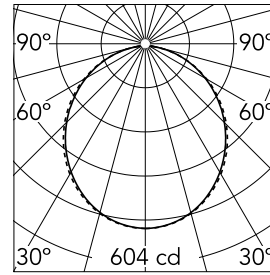

### Main specifications

<b>Number of heads</b>	1	<b>Net lumen (lm)</b>	1643
<b>Lamp category</b>	LED	<b>Mountings</b>	Recessed trim
<b>Power (W)</b>	28W	<b>Environment</b>	Indoor dry location
<b>CCT (K)</b>	3000K		
<b>CRI</b>	80		

### Optical

<b>Lighting type</b>	Direct
<b>LED type</b>	Top LED
<b>Light distribution</b>	Symmetric
<b>Optical type</b>	Diffused light
<b>Beam angle (°)</b>	110
<b>Beam angle C90-270 (°)</b>	110

Beam Angle: 107°

### Physical

<b>Color</b>	Black	<b>Length (mm)</b>	1405
<b>Orientation</b>	Fixed		
<b>Trim</b>	yes		
<b>Recessed depth (mm)</b>	120		
<b>Weight (kg)</b>	3.19		