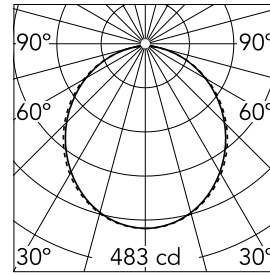

### Main specifications

<b>Number of heads</b>	1	<b>Net lumen (lm)</b>	1315
<b>Lamp category</b>	LED	<b>Mountings</b>	Recessed trim
<b>Power (W)</b>	22.5W	<b>Environment</b>	Indoor dry location
<b>CCT (K)</b>	3000K		
<b>CRI</b>	80		

### Optical

<b>Lighting type</b>	Direct
<b>LED type</b>	Top LED
<b>Light distribution</b>	Symmetric
<b>Optical type</b>	Diffused light
<b>Beam angle (°)</b>	110
<b>Beam angle C90-270 (°)</b>	110

Beam Angle: 107°

### Physical

<b>Color</b>	White	<b>Length (mm)</b>	1125
<b>Orientation</b>	Fixed		
<b>Trim</b>	yes		
<b>Recessed depth (mm)</b>	120		
<b>Weight (kg)</b>	2.56		