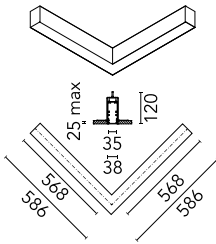

In-Finity 35 Recessed No Trim Flat Corner 3000K General Lighting

■ N35NFC3G30B - White

LED modular system for recessed No Trim installation, including LED luminaires, aluminum installation profile and diffusers. Drivers included in lighting modules for 220-240V connection to mains or to other lighting modules.

Main specifications

| | | | |
|------------------------|-------|-----------------------|---------------------|
| Number of heads | 1 | Net lumen (lm) | 1315 |
| Lamp category | LED | Mountings | Recessed no trim |
| Power (W) | 22.5W | Environment | Indoor dry location |
| CCT (K) | 3000K | | |
| CRI | 80 | | |

Beam Angle: 107°

| | h(m) | E(lx) | D(m) |
|---|------|-------|------|
| 1 | 483 | 2.63 | |
| 2 | 121 | 5.26 | |
| 3 | 54 | 7.90 | |
| 4 | 30 | 10.53 | |
| 5 | 19 | 13.16 | |

Luminous flux luminaire
1315 lm

Physical

| | |
|----------------------------|-------|
| Color | White |
| Orientation | Fixed |
| Recessed depth (mm) | 120 |
| Weight (kg) | 3.16 |
| Length (mm) | 568 |

Note

Opal Diffuser: Diffuse, glare free and uniform lighting throughout the room. / Emergency: Emergency Module available in all versions, length 1405 mm. In normal use, it uses the same power consumption as the standard In-Finity. In emergency use, it emits 10% of normal use during 3 hours. Endcaps: must be ordered separately. Consult Flos Architectural team for a configuration without end caps.