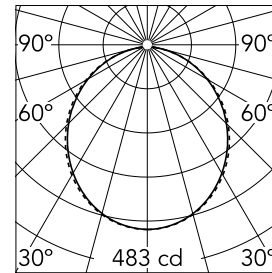

Main specifications

| | | | |
|------------------------|-------|-----------------------|---------------------|
| Number of heads | 1 | Net lumen (lm) | 1315 |
| Lamp category | LED | Mountings | Recessed no trim |
| Power (W) | 22.5W | Environment | Indoor dry location |
| CCT (K) | 3000K | | |
| CRI | 80 | | |

Optical

| | |
|-------------------------------|----------------|
| Lighting type | Direct |
| LED type | Top LED |
| Light distribution | Symmetric |
| Optical type | Diffused light |
| Beam angle (°) | 110 |
| Beam angle C90-270 (°) | 110 |

Beam Angle: 107°

| | h(m) | E(lx) | D(m) |
|---|------|-------|------|
| 1 | 483 | 2.63 | |
| 2 | 121 | 5.26 | |
| 3 | 54 | 7.90 | |
| 4 | 30 | 10.53 | |
| 5 | 19 | 13.16 | |

Luminous flux luminaire
1315 lm