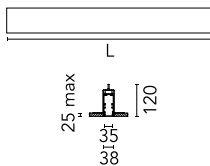

Main specifications

Number of heads	1	Net lumen (lm)	1278
Lamp category	LED	Mountings	Recessed no trim
Power (W)	28W	Environment	Indoor dry location
CCT (K)	4000K		
CRI	80		

Optical

Lighting type	Direct	Beam angle C90-270	110
LED type	Top LED	(°)	
Light distribution	Symmetric		
Optical type	Diffused light		
Beam angle (°)	110		