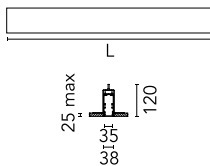

Main specifications

Number of heads	1	Net lumen (lm)	1643
Lamp category	LED	Mountings	Recessed no trim
Power (W)	28W	Environment	Indoor dry location
CCT (K)	3000K		
CRI	80		

Optical

Lighting type	Direct	Beam angle C90-270	110
LED type	Top LED	(°)	
Light distribution	Symmetric		
Optical type	Diffused light		
Beam angle (°)	110		