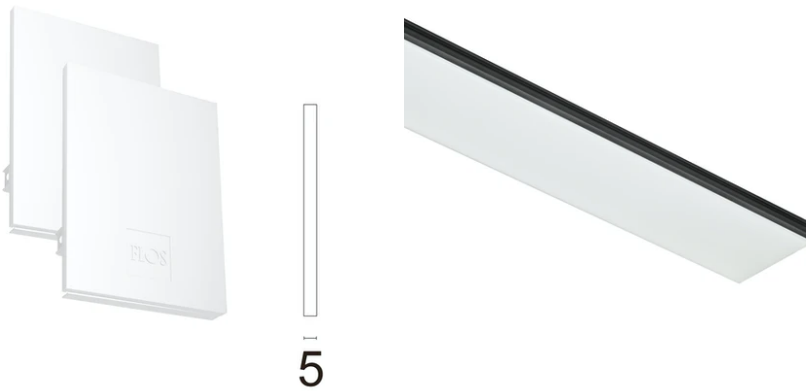

In-Finity 35 Recessed No Trim Emergency 3000K General Lighting Dali

■ N35NEM3G30BDA - White

LED modular system for recessed No Trim installation, including LED luminaires, aluminum installation profile and diffusers. Drivers included in lighting modules for 220-240V connection to mains or to other lighting modules.

Main specifications

Number of heads	1	Net lumen (lm)	1643
Lamp category	LED	Mountings	Recessed no trim
Power (W)	28W	Environment	Indoor dry location
CCT (K)	3000K		
CRI	80		

Optical

Lighting type	Direct	Beam angle C90-270	110
LED type	Top LED	(°)	
Light distribution	Symmetric		
Optical type	Diffused light		
Beam angle (°)	110		

Note

Opal Diffuser: Diffuse, glare free and uniform lighting throughout the room. / Emergency: Emergency Module available in all versions, length 1405 mm. In normal use, it uses the same power consumption as the standard In-Finity. In emergency use, it emits 10% of normal use during 3 hours. Endcaps: must be ordered separately. Consult Flos Architectural team for a configuration without end caps.

In-Finity 35 Recessed No Trim Emergency 3000K General Lighting Dali

Metal End Cap. Recessed No Trim /
Surface / Suspension Down. 35 mm
(Colour White)
08.9050.40

500 mm opal diffuser. Diffuse, glare
free and uniform lighting throughout
the room
08.0109.00