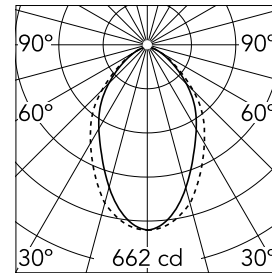

### Main specifications

<b>Number of heads</b>	1	<b>Net lumen (lm)</b>	1022
<b>Lamp category</b>	LED	<b>Mountings</b>	Recessed no trim
<b>Power (W)</b>	22.5W	<b>Environment</b>	Indoor dry location
<b>CCT (K)</b>	3000K		
<b>CRI</b>	80		

### Optical

<b>Lighting type</b>	Direct
<b>LED type</b>	Top LED
<b>Light distribution</b>	Symmetric
<b>Optical type</b>	Diffused light
<b>Beam angle (°)</b>	76
<b>Beam angle C90-270 (°)</b>	64

<b>Beam Angle:</b>	75°		
<b>h(m)</b>	<b>E(lx)</b>	<b>D(m)</b>	
1	662	1.25	
2	166	2.50	
3	74	3.76	
4	41	5.01	
5	26	6.26	

### Physical

<b>Color</b>	White
<b>Orientation</b>	Fixed
<b>Recessed depth (mm)</b>	120
<b>Weight (kg)</b>	3.16
<b>Length (mm)</b>	546