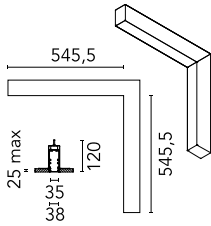

Electrical

Frequency (Hz)	50/60	Emergency	Without
Voltage (V)	220.00	Insulation class	I
Dimmable	Yes		
Driver	Integrated		
Driver type	Dimmable DALI		
	1		

Physical

Color	White
Orientation	Fixed
Recessed depth (mm)	120
Weight (kg)	3.16
Length (mm)	546

Note

Micro-Prismatic Diffuser: Highly efficient multilayer diffuser that, thanks to its unique micro-prismatic texture, provides a glare free UGR<19 light beam. / Emergency: Emergency Module available in all versions, length 1405 mm. In normal use, it uses the same power consumption as the standard In-Finity. In emergency use, it emits 10% of normal use during 3 hours. Endcaps: must be ordered separately. Consult Flos Architectural team for a configuration without end caps.