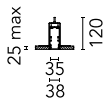

### Main specifications

<b>Number of heads</b>	1	<b>Net lumen (lm)</b>	1660
<b>Lamp category</b>	LED	<b>Mountings</b>	Recessed no trim
<b>Power (W)</b>	35.5W	<b>Environment</b>	Indoor
<b>CCT (K)</b>	4000K		
<b>CRI</b>	80		

### Physical

<b>Color</b>	White
<b>Orientation</b>	Fixed
<b>Recessed depth (mm)</b>	120
<b>Weight (kg)</b>	3.84
<b>Length (mm)</b>	1690