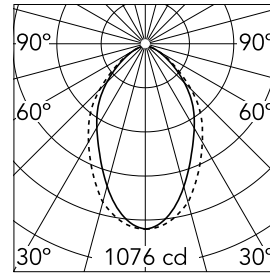

### Main specifications

<b>Number of heads</b>	1	<b>Net lumen (lm)</b>	1660
<b>Lamp category</b>	LED	<b>Mountings</b>	Recessed no trim
<b>Power (W)</b>	35.5W	<b>Environment</b>	Indoor
<b>CCT (K)</b>	4000K		
<b>CRI</b>	80		

### Optical

<b>Lighting type</b>	Direct
<b>LED type</b>	Top LED
<b>Light distribution</b>	Symmetric
<b>Optical type</b>	Diffused light
<b>Beam angle (°)</b>	76
<b>Beam angle C90-270 (°)</b>	64

<b>Beam Angle:</b>	75°		
<b>h(m)</b>	<b>E(lx)</b>	<b>D(m)</b>	
1	1076	1.25	
2	269	2.50	
3	120	3.76	
4	67	5.01	
5	43	6.26	

### Physical

<b>Color</b>	White
<b>Orientation</b>	Fixed
<b>Recessed depth (mm)</b>	120
<b>Weight (kg)</b>	3.84
<b>Length (mm)</b>	1690