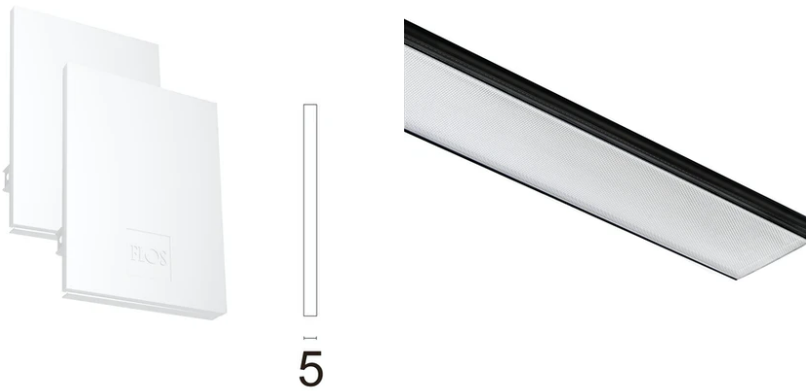

In-Finity 35 Recessed No Trim 4000K Micro-Prismatic Diffuser

■ N35N144U30B - White

LED modular system for recessed No Trim installation, including LED luminaires, aluminum installation profile and diffusers. Drivers included in lighting modules for 220-240V connection to mains or to other lighting modules.

Physical

| | |
|----------------------------|-------|
| Color | White |
| Orientation | Fixed |
| Recessed depth (mm) | 120 |
| Weight (kg) | 3.19 |
| Length (mm) | 1405 |

Note

Micro-Prismatic Diffuser: Highly efficient multilayer diffuser that, thanks to its unique micro-prismatic texture, provides a glare free UGR<19 light beam. / Emergency: Emergency Module available in all versions, length 1405 mm. In normal use, it uses the same power consumption as the standard In-Finity. In emergency use, it emits 10% of normal use during 3 hours. Endcaps: must be ordered separately. Consult Flos Architectural team for a configuration without end caps.

In-Finity 35 Recessed No Trim 4000K Micro-Prismatic Diffuser

Metal End Cap. Recessed No Trim /
Surface / Suspension Down. 35 mm
(Colour White)
08.9050.40

500 mm micro-prismatic diffuser.
Highly efficient multilayer diffuser
that, thanks to its unique
microprismatic texture, provides a
glare free UGR<19 light beam
08.0112.00