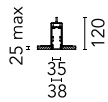

Main specifications

| | | | |
|------------------------|-------|-----------------------|---------------------|
| Number of heads | 1 | Net lumen (lm) | 1384 |
| Lamp category | LED | Mountings | Recessed no trim |
| Power (W) | 28W | Environment | Indoor dry location |
| CCT (K) | 4000K | | |
| CRI | 80 | | |