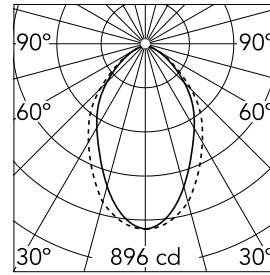

Main specifications

| | | | |
|------------------------|-------|-----------------------|---------------------|
| Number of heads | 1 | Net lumen (lm) | 1384 |
| Lamp category | LED | Mountings | Recessed no trim |
| Power (W) | 28W | Environment | Indoor dry location |
| CCT (K) | 4000K | | |
| CRI | 80 | | |

Optical

| | |
|-------------------------------|----------------|
| Lighting type | Direct |
| LED type | Top LED |
| Light distribution | Symmetric |
| Optical type | Diffused light |
| Beam angle (°) | 76 |
| Beam angle C90-270 (°) | 64 |

| | | | |
|--------------------|--------------|-------------|--|
| Beam Angle: | 75° | | |
| h(m) | E(lx) | D(m) | |
| 1 | 896 | 1.25 | |
| 2 | 224 | 2.50 | |
| 3 | 100 | 3.76 | |
| 4 | 56 | 5.01 | |
| 5 | 36 | 6.26 | |

Physical

| | |
|----------------------------|-------|
| Color | White |
| Orientation | Fixed |
| Recessed depth (mm) | 120 |
| Weight (kg) | 3.19 |
| Length (mm) | 1405 |

Note

Micro-Prismatic Diffuser: Highly efficient multilayer diffuser that, thanks to its unique micro-prismatic texture, provides a glare free UGR<19 light beam. / Emergency: Emergency Module available in all versions, length 1405 mm. In normal use, it uses the same power consumption as the standard In-Finity. In emergency use, it emits 10% of normal use during 3 hours. Endcaps: must be ordered separately. Consult Flos Architectural team for a configuration without end caps.