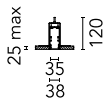

In-Finity 35 Recessed No Trim 4000K Micro-Prismatic Diffuser

□ N35N054U30B - White

LED modular system for recessed No Trim installation, including LED luminaires, aluminum installation profile and diffusers. Drivers included in lighting modules for 220-240V connection to mains or to other lighting modules.