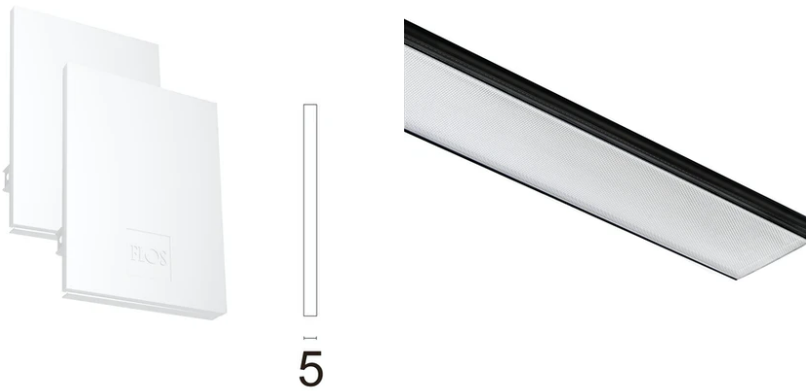

## In-Finity 35 Recessed No Trim 4000K Micro-Prismatic Diffuser

□ N35N054U30B - White

LED modular system for recessed No Trim installation, including LED luminaires, aluminum installation profile and diffusers. Drivers included in lighting modules for 220-240V connection to mains or to other lighting modules.

### Physical

<b>Color</b>	White
<b>Orientation</b>	Fixed
<b>Recessed depth (mm)</b>	120
<b>Weight (kg)</b>	1.28
<b>Length (mm)</b>	565

### Note

Micro-Prismatic Diffuser: Highly efficient multilayer diffuser that, thanks to its unique micro-prismatic texture, provides a glare free UGR<19 light beam. / Emergency: Emergency Module available in all versions, length 1405 mm. In normal use, it uses the same power consumption as the standard In-Finity. In emergency use, it emits 10% of normal use during 3 hours. Endcaps: must be ordered separately. Consult Flos Architectural team for a configuration without end caps.

## In-Finity 35 Recessed No Trim 4000K Micro-Prismatic Diffuser

---

Metal End Cap. Recessed No Trim /  
Surface / Suspension Down. 35 mm  
(Colour White)  
08.9050.40

---

500 mm micro-prismatic diffuser.  
Highly efficient multilayer diffuser  
that, thanks to its unique  
microprismatic texture, provides a  
glare free UGR<19 light beam  
08.0112.00