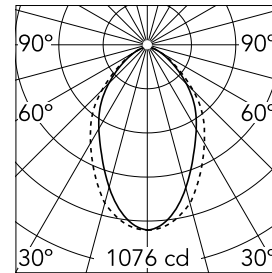

Main specifications

| | | | |
|------------------------|-------|-----------------------|---------------------|
| Number of heads | 1 | Net lumen (lm) | 1660 |
| Lamp category | LED | Mountings | Recessed no trim |
| Power (W) | 35.5W | Environment | Indoor dry location |
| CCT (K) | 4000K | | |
| CRI | 80 | | |

Optical

| | |
|-------------------------------|----------------|
| Lighting type | Direct |
| LED type | Top LED |
| Light distribution | Symmetric |
| Optical type | Diffused light |
| Beam angle (°) | 76 |
| Beam angle C90-270 (°) | 64 |

| | | | |
|--------------------|-------------|--------------|-------------|
| Beam Angle: | 75° | | |
| | h(m) | E(lx) | D(m) |
| 1 | 1076 | 1.25 | |
| 2 | 269 | 2.50 | |
| 3 | 120 | 3.76 | |
| 4 | 67 | 5.01 | |
| 5 | 43 | 6.26 | |

Physical

| | |
|----------------------------|-------|
| Color | White |
| Orientation | Fixed |
| Recessed depth (mm) | 120 |
| Weight (kg) | 3.84 |
| Length (mm) | 1690 |

Note

Micro-Prismatic Diffuser: Highly efficient multilayer diffuser that, thanks to its unique micro-prismatic texture, provides a glare free UGR<19 light beam. / Emergency: Emergency Module available in all versions, length 1405 mm. In normal use, it uses the same power consumption as the standard In-Finity. In emergency use, it emits 10% of normal use during 3 hours. Endcaps: must be ordered separately. Consult Flos Architectural team for a configuration without end caps.