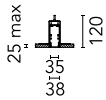

Main specifications

| | | | |
|------------------------|-------|-----------------------|---------------------|
| Number of heads | 1 | Net lumen (lm) | 1660 |
| Lamp category | LED | Mountings | Recessed no trim |
| Power (W) | 35.5W | Environment | Indoor dry location |
| CCT (K) | 4000K | | |
| CRI | 80 | | |