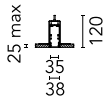

In-Finity 35 Recessed No Trim 3000K Micro-Prismatic Diffuser

□ N35N053U30B - White

LED modular system for recessed No Trim installation, including LED luminaires, aluminum installation profile and diffusers. Drivers included in lighting modules for 220-240V connection to mains or to other lighting modules.