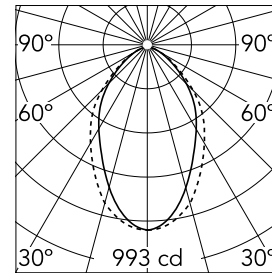

### Main specifications

<b>Number of heads</b>	1	<b>Net lumen (lm)</b>	1534
<b>Lamp category</b>	LED	<b>Mountings</b>	Recessed no trim
<b>Power (W)</b>	35.5W	<b>Environment</b>	Indoor
<b>CCT (K)</b>	3000K		
<b>CRI</b>	80		

### Optical

<b>Lighting type</b>	Direct
<b>LED type</b>	Top LED
<b>Light distribution</b>	Symmetric
<b>Optical type</b>	Diffused light
<b>Beam angle (°)</b>	76
<b>Beam angle C90-270 (°)</b>	64

<b>Beam Angle:</b>	75°		
	<b>h(m)</b>	<b>E(lx)</b>	<b>D(m)</b>
1	993	1.25	
2	248	2.50	
3	110	3.76	
4	62	5.01	
5	40	6.26	

### Physical

<b>Color</b>	White
<b>Orientation</b>	Fixed
<b>Recessed depth (mm)</b>	120
<b>Weight (kg)</b>	3.84
<b>Length (mm)</b>	1690