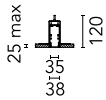

### Main specifications

<b>Number of heads</b>	1	<b>Net lumen (lm)</b>	1534
<b>Lamp category</b>	LED	<b>Mountings</b>	Recessed no trim
<b>Power (W)</b>	35.5W	<b>Environment</b>	Indoor
<b>CCT (K)</b>	3000K		
<b>CRI</b>	80		

### Physical

<b>Color</b>	White
<b>Orientation</b>	Fixed
<b>Recessed depth (mm)</b>	120
<b>Weight (kg)</b>	3.84
<b>Length (mm)</b>	1690