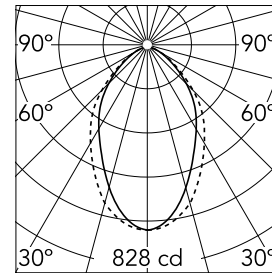

### Main specifications

<b>Number of heads</b>	1	<b>Net lumen (lm)</b>	1278
<b>Lamp category</b>	LED	<b>Mountings</b>	Recessed no trim
<b>Power (W)</b>	28W	<b>Environment</b>	Indoor dry location
<b>CCT (K)</b>	3000K		
<b>CRI</b>	80		

### Optical

<b>Lighting type</b>	Direct
<b>LED type</b>	Top LED
<b>Light distribution</b>	Symmetric
<b>Optical type</b>	Diffused light
<b>Beam angle (°)</b>	76
<b>Beam angle C90-270 (°)</b>	64

<b>Beam Angle:</b>	75°		
	<b>h(m)</b>	<b>E(lx)</b>	<b>D(m)</b>
1	828	1.25	
2	207	2.50	
3	92	3.76	
4	52	5.01	
5	33	6.26	

### Physical

<b>Color</b>	White
<b>Orientation</b>	Fixed
<b>Recessed depth (mm)</b>	120
<b>Weight (kg)</b>	3.19
<b>Length (mm)</b>	1405