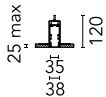

### Main specifications

<b>Number of heads</b>	1	<b>Net lumen (lm)</b>	1278
<b>Lamp category</b>	LED	<b>Mountings</b>	Recessed no trim
<b>Power (W)</b>	28W	<b>Environment</b>	Indoor dry location
<b>CCT (K)</b>	3000K		
<b>CRI</b>	80		

### Physical

<b>Color</b>	White
<b>Orientation</b>	Fixed
<b>Recessed depth (mm)</b>	120
<b>Weight (kg)</b>	3.19
<b>Length (mm)</b>	1405