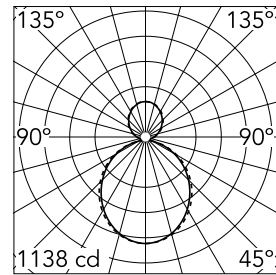

### Main specifications

<b>Number of heads</b>	1	<b>Net lumen (lm)</b>	4148
<b>Lamp category</b>	LED	<b>Mountings</b>	Suspension
<b>Power (W)</b>	38.5W/m	<b>Environment</b>	Indoor dry location
<b>CCT (K)</b>	3000K		
<b>CRI</b>	80		

### Optical

<b>Lighting type</b>	Indirect, Direct
<b>LED type</b>	Top LED
<b>Light distribution</b>	Symmetric
<b>Optical type</b>	Diffused light
<b>Beam angle (°)</b>	103
<b>Beam angle C90-270 (°)</b>	107

Beam Angle DIR: 103°

h(m)	E(lx)	D(m)
1	1138	2.54
2	284	5.07
3	126	7.61
4	71	10.14
5	46	12.68

Luminous flux luminaire  
4148 lm

### Physical

<b>Color</b>	White
<b>Orientation</b>	Fixed
<b>Weight (kg)</b>	8.20