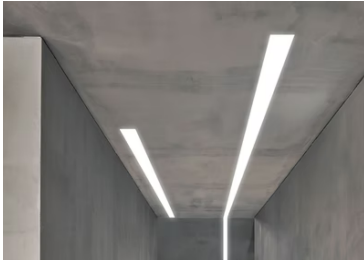

## In-Finity 100 Suspension Up & Down Flat Corner 3000K General Lighting Dali

■ N10UFC3G30BDA - White

LED modular system for suspended installation, including LED luminaires, aluminum installation profile, and diffusers. Drivers included in lighting modules for 220-240V connection to mains or to other lighting modules. Suspension kit included.

# In-Finity 100 Suspension Up & Down Flat Corner 3000K General Lighting Dali

5

Metal cover. Suspension Up & Down.  
100 mm (Colour White)  
08.9058.40

Suspension kit  
08.0030

5

Metal cover. Suspension Up & Down.  
100 mm  
08.9058.06

Power supply rose. Dali  
08.0031.00.DA

5

Metal cover. Suspension Up & Down.  
100 mm (Colour Black)  
08.9058.NS

5

Metal cover. Suspension Up & Down.  
100 mm (Colour Anodized Grey)  
08.9058.02

500 mm opal diffuser. Diffuse, glare  
free and uniform lighting throughout  
the room  
08.0111.00