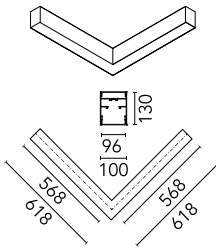

### Main specifications

<b>Number of heads</b>	1	<b>Net lumen (lm)</b>	4148
<b>Lamp category</b>	LED	<b>Mountings</b>	Suspension
<b>Power (W)</b>	38.5W/m	<b>Environment</b>	Indoor dry location
<b>CCT (K)</b>	3000K		
<b>CRI</b>	80		

### Optical

<b>Lighting type</b>	Indirect, Direct
<b>LED type</b>	Top LED
<b>Light distribution</b>	Symmetric
<b>Optical type</b>	Diffused light
<b>Beam angle (°)</b>	103
<b>Beam angle C90-270 (°)</b>	107

Beam Angle DIR: 103°

h(m)	E(lx)	D(m)
1	1138	2.54
2	284	5.07
3	126	7.61
4	71	10.14
5	46	12.68

Luminous flux luminaire  
4148 lm

### Physical

<b>Color</b>	White
<b>Orientation</b>	Fixed
<b>Weight (kg)</b>	8.20