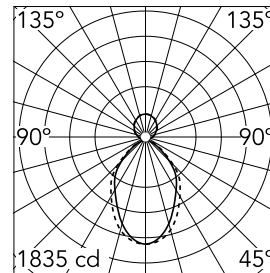

Main specifications

Number of heads	1	Net lumen (lm)	4327
Lamp category	LED	Mountings	Suspension
Power (W)	38.5W/m	Environment	Indoor dry location
CCT (K)	4000K		
CRI	80		

Optical

Lighting type	Indirect, Direct
LED type	Top LED
Light distribution	Symmetric
Optical type	Diffused light
Beam angle (°)	73
Beam angle C90-270 (°)	81

Physical

Color	Black
Orientation	Fixed
Weight (kg)	7.40
Length (mm)	1125

Note

Micro-Prismatic Diffuser: Highly efficient multilayer diffuser that, thanks to its unique micro-prismatic texture, provides a glare free UGR<19 light beam. / Emergency: Emergency Module available in all versions, length 1405 mm. In normal use, it uses the same power consumption as the standard In-Finity. In emergency use, it emits 10% of normal use during 3 hours. Endcaps: must be ordered separately. Consult Flos Architectural team for a configuration without end caps.