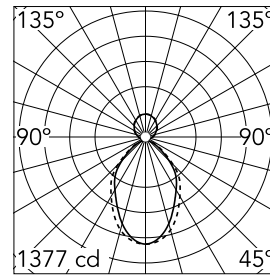

### Main specifications

<b>Number of heads</b>	1	<b>Net lumen (lm)</b>	3245
<b>Lamp category</b>	LED	<b>Mountings</b>	Suspension
<b>Power (W)</b>	38.5W/m	<b>Environment</b>	Indoor dry location
<b>CCT (K)</b>	4000K		
<b>CRI</b>	80		

### Optical

<b>Lighting type</b>	Indirect, Direct
<b>LED type</b>	Top LED
<b>Light distribution</b>	Symmetric
<b>Optical type</b>	Diffused light
<b>Beam angle (°)</b>	73
<b>Beam angle C90-270 (°)</b>	81

Beam Angle DIR: 73°

h(m)	E(lx)	D(m)
1	1377	1.47
2	344	2.95
3	153	4.42
4	86	5.90
5	55	7.37

Luminous flux luminaire  
3245 lm

### Physical

<b>Color</b>	White
<b>Orientation</b>	Fixed
<b>Weight (kg)</b>	5
<b>Length (mm)</b>	845