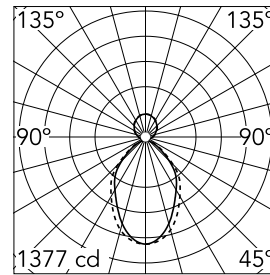

### Main specifications

<b>Number of heads</b>	1	<b>Net lumen (lm)</b>	3245
<b>Lamp category</b>	LED	<b>Mountings</b>	Suspension
<b>Power (W)</b>	38.5W/m	<b>Environment</b>	Indoor dry location
<b>CCT (K)</b>	4000K		
<b>CRI</b>	80		

### Optical

<b>Lighting type</b>	Indirect, Direct
<b>LED type</b>	Top LED
<b>Light distribution</b>	Symmetric
<b>Optical type</b>	Diffused light
<b>Beam angle (°)</b>	73
<b>Beam angle C90-270 (°)</b>	81

Beam Angle DIR: 73°

h(m)	E(lx)	D(m)
1	1377	1.47
2	344	2.95
3	153	4.42
4	86	5.90
5	55	7.37

Luminous flux luminaire  
3245 lm

### Physical

<b>Color</b>	Anodized Grey
<b>Orientation</b>	Fixed
<b>Weight (kg)</b>	5
<b>Length (mm)</b>	845