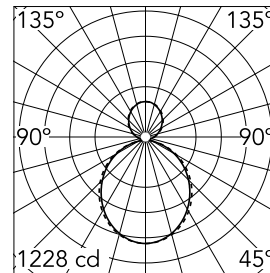

### Main specifications

<b>Number of heads</b>	1	<b>Net lumen (lm)</b>	4477
<b>Lamp category</b>	LED	<b>Mountings</b>	Suspension
<b>Power (W)</b>	38.5W/m	<b>Environment</b>	Indoor dry location
<b>CCT (K)</b>	4000K		
<b>CRI</b>	80		

### Optical

<b>Lighting type</b>	Indirect, Direct
<b>LED type</b>	Top LED
<b>Light distribution</b>	Symmetric
<b>Optical type</b>	Diffused light
<b>Beam angle (°)</b>	103
<b>Beam angle C90-270 (°)</b>	107

Beam Angle DIR: 103°

h(m)	E(lx)	D(m)
1	1228	2.54
2	307	5.07
3	136	7.61
4	77	10.14
5	49	12.68

Luminous flux luminaire  
4477 lm

### Physical

<b>Color</b>	White
<b>Orientation</b>	Fixed
<b>Weight (kg)</b>	7.40
<b>Length (mm)</b>	1125