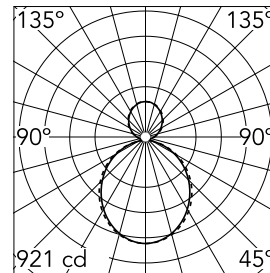

### Main specifications

<b>Number of heads</b>	1	<b>Net lumen (lm)</b>	3358
<b>Lamp category</b>	LED	<b>Mountings</b>	Suspension
<b>Power (W)</b>	38.5W/m	<b>Environment</b>	Indoor dry location
<b>CCT (K)</b>	4000K		
<b>CRI</b>	80		

### Optical

<b>Lighting type</b>	Indirect, Direct
<b>LED type</b>	Top LED
<b>Light distribution</b>	Symmetric
<b>Optical type</b>	Diffused light
<b>Beam angle (°)</b>	103
<b>Beam angle C90-270 (°)</b>	107

Beam Angle DIR: 103°

h(m)	E(lx)	D(m)
1	921	2.54
2	230	5.07
3	102	7.61
4	58	10.14
5	37	12.68

Luminous flux luminaire  
3358 lm

### Physical

<b>Color</b>	White
<b>Orientation</b>	Fixed
<b>Weight (kg)</b>	5
<b>Length (mm)</b>	845