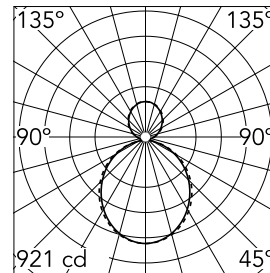

### Main specifications

<b>Number of heads</b>	1	<b>Net lumen (lm)</b>	3358
<b>Lamp category</b>	LED	<b>Mountings</b>	Suspension
<b>Power (W)</b>	38.5W/m	<b>Environment</b>	Indoor dry location
<b>CCT (K)</b>	4000K		
<b>CRI</b>	80		

### Optical

<b>Lighting type</b>	Indirect, Direct
<b>LED type</b>	Top LED
<b>Light distribution</b>	Symmetric
<b>Optical type</b>	Diffused light
<b>Beam angle (°)</b>	103
<b>Beam angle C90-270 (°)</b>	107

Beam Angle DIR: 103°

h(m)	E(lx)	D(m)
1	921	2.54
2	230	5.07
3	102	7.61
4	58	10.14
5	37	12.68

Luminous flux luminaire  
3358 lm

### Physical

<b>Color</b>	Anodized Grey
<b>Orientation</b>	Fixed
<b>Weight (kg)</b>	5
<b>Length (mm)</b>	845