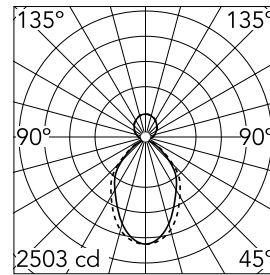

Main specifications

Number of heads	1	Net lumen (lm)	5901
Lamp category	LED	Mountings	Suspension
Power (W)	38.5W/m	Environment	Indoor dry location
CCT (K)	3000K		
CRI	80		

Optical

Lighting type	Indirect, Direct
LED type	Top LED
Light distribution	Symmetric
Optical type	Diffused light
Beam angle (°)	73
Beam angle C90-270 (°)	81

Physical

Color	Black
Orientation	Fixed
Weight (kg)	16.20
Length (mm)	1690

Note

Micro-Prismatic Diffuser: Highly efficient multilayer diffuser that, thanks to its unique micro-prismatic texture, provides a glare free UGR<19 light beam. / Emergency: Emergency Module available in all versions, length 1405 mm. In normal use, it uses the same power consumption as the standard In-Finity. In emergency use, it emits 10% of normal use during 3 hours. Endcaps: must be ordered separately. Consult Flos Architectural team for a configuration without end caps.