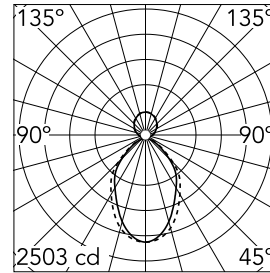

Main specifications

Number of heads	1	Net lumen (lm)	5901
Lamp category	LED	Mountings	Suspension
Power (W)	38.5W/m	Environment	Indoor dry location
CCT (K)	3000K		
CRI	80		

Optical

Lighting type	Indirect, Direct
LED type	Top LED
Light distribution	Symmetric
Optical type	Diffused light
Beam angle (°)	73
Beam angle C90-270 (°)	81

Physical

Color	Anodized Grey
Orientation	Fixed
Weight (kg)	16.20
Length (mm)	1690

Note

Micro-Prismatic Diffuser: Highly efficient multilayer diffuser that, thanks to its unique micro-prismatic texture, provides a glare free UGR<19 light beam. / Emergency: Emergency Module available in all versions, length 1405 mm. In normal use, it uses the same power consumption as the standard In-Finity. In emergency use, it emits 10% of normal use during 3 hours. Endcaps: must be ordered separately. Consult Flos Architectural team for a configuration without end caps.